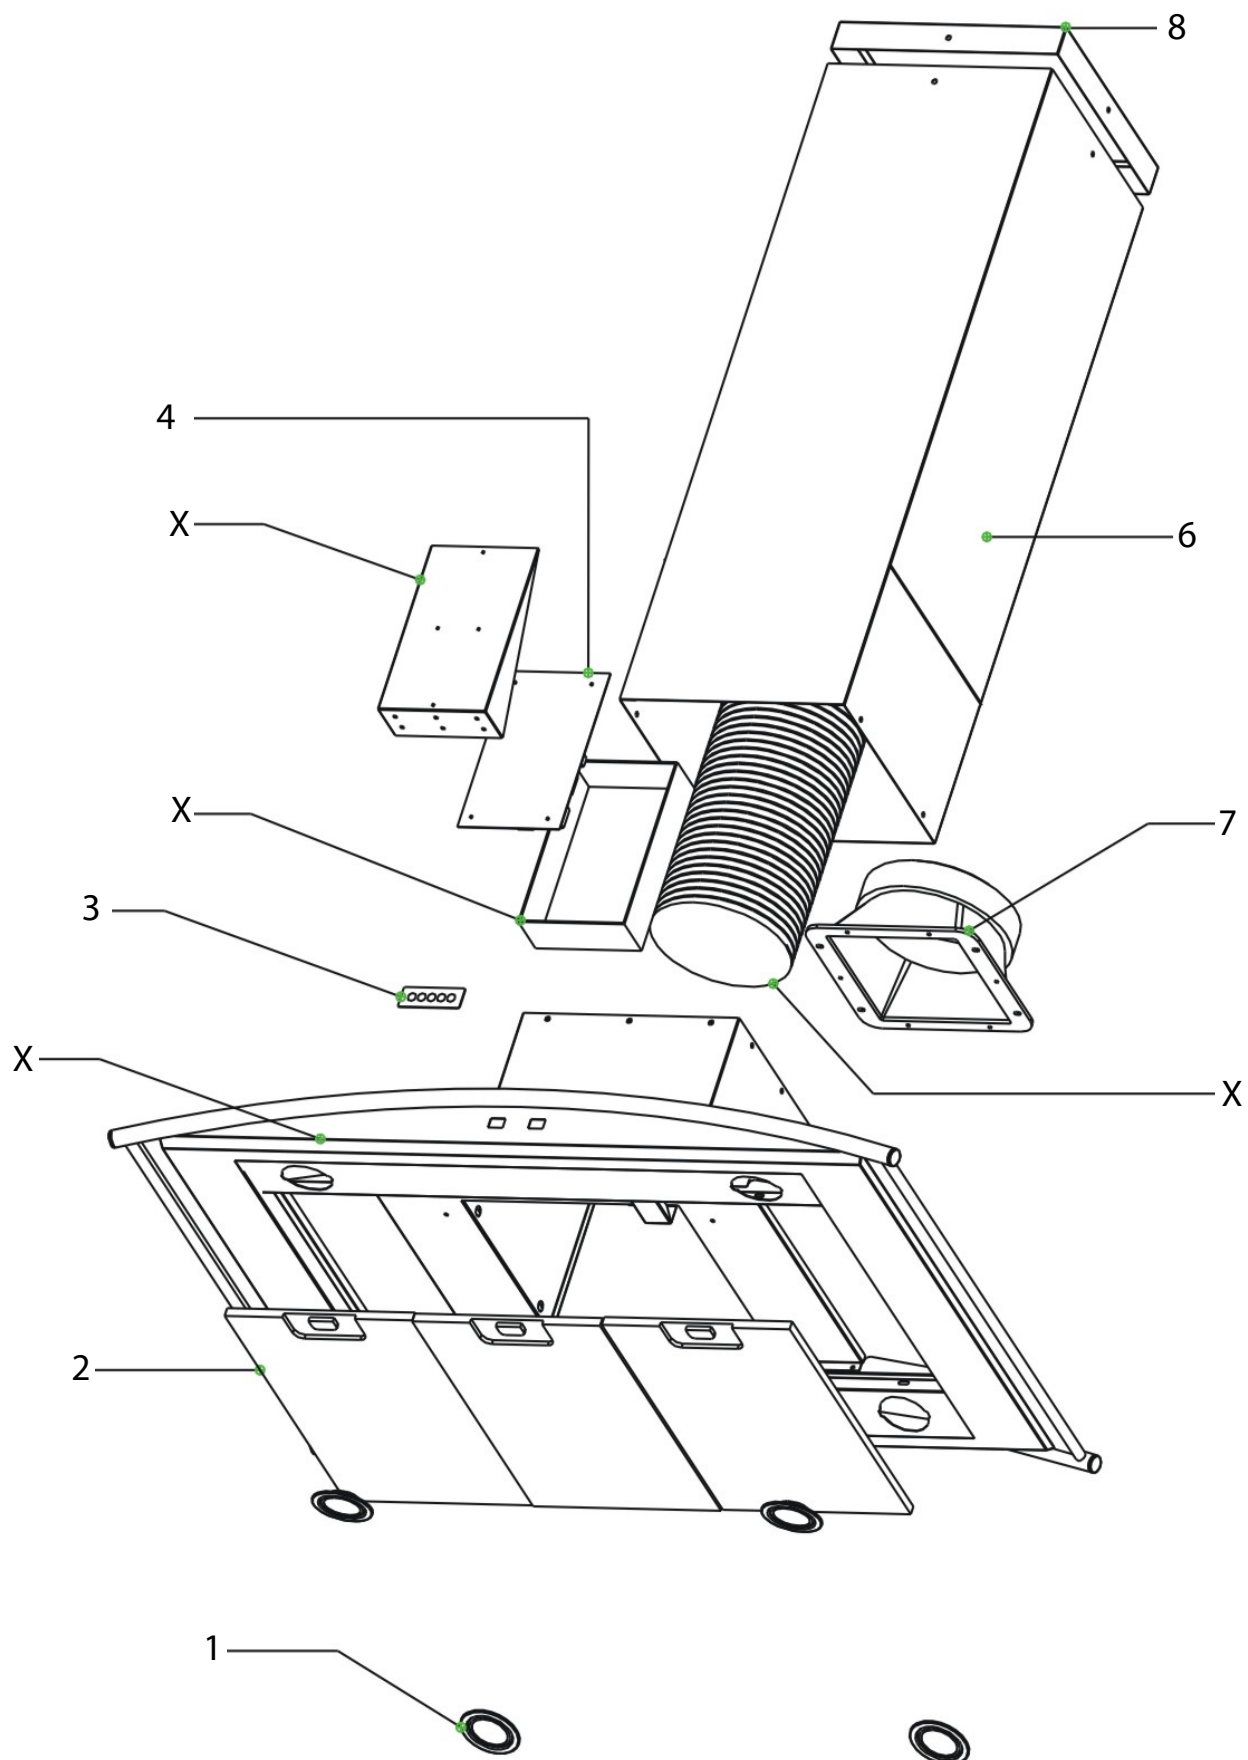

THERMEX

KURVA

THERMEX

SPAREPART LIST KURVA

Position	Code	Thermex Code	Description
1		R520.21.1900.0	HALOGEN LAMP
2		R520.21.1901.0	ALUMINUM PANEL
3		R520.21.1902.0	TOUCH PANEL
4		R520.21.1903.0	CIRCUIT BOARD
5		R520.21.1904.0	CHIMNEY INOX WALL
6		R520.21.1905.0	CHIMNEY INOX ISLAND
7		R520.21.1906.0	FLANGE
8		R520.21.1907.0	CEILING BRACKET
X			NO SPAREPARTS

Model no.	Fantasia Line Kurva FH 90 cm RF m/motor
Voltage	230 V-250V~/50Hz
Rated motor input power	190W
Illumination	≤20W×4
Rated input power	270W